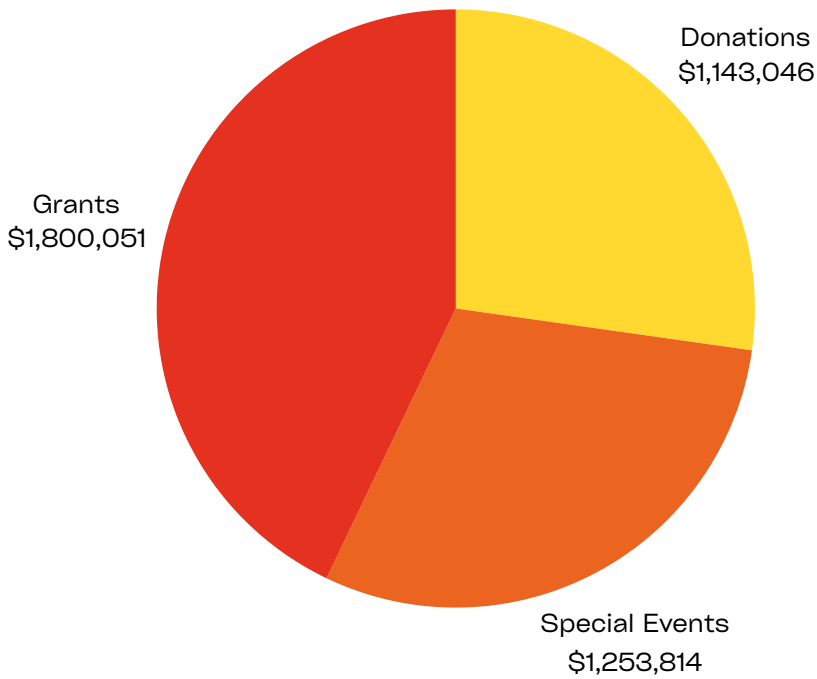

FINANCES

2022 REVENUE