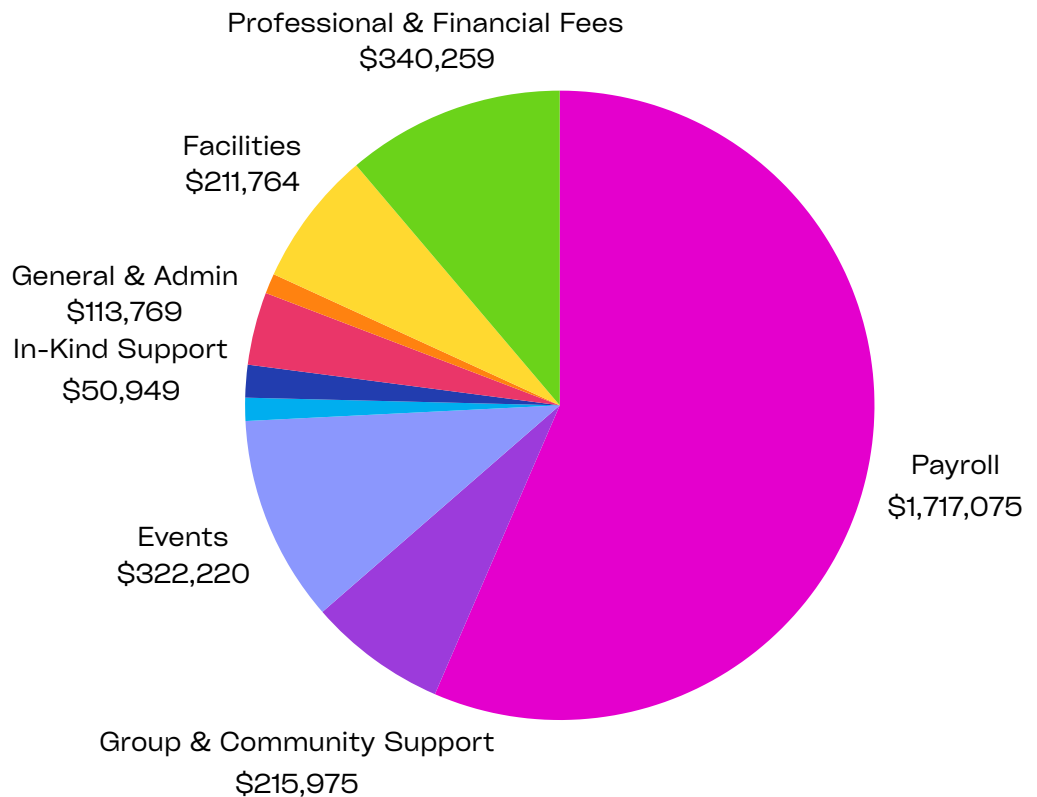

2022 EXPENSES