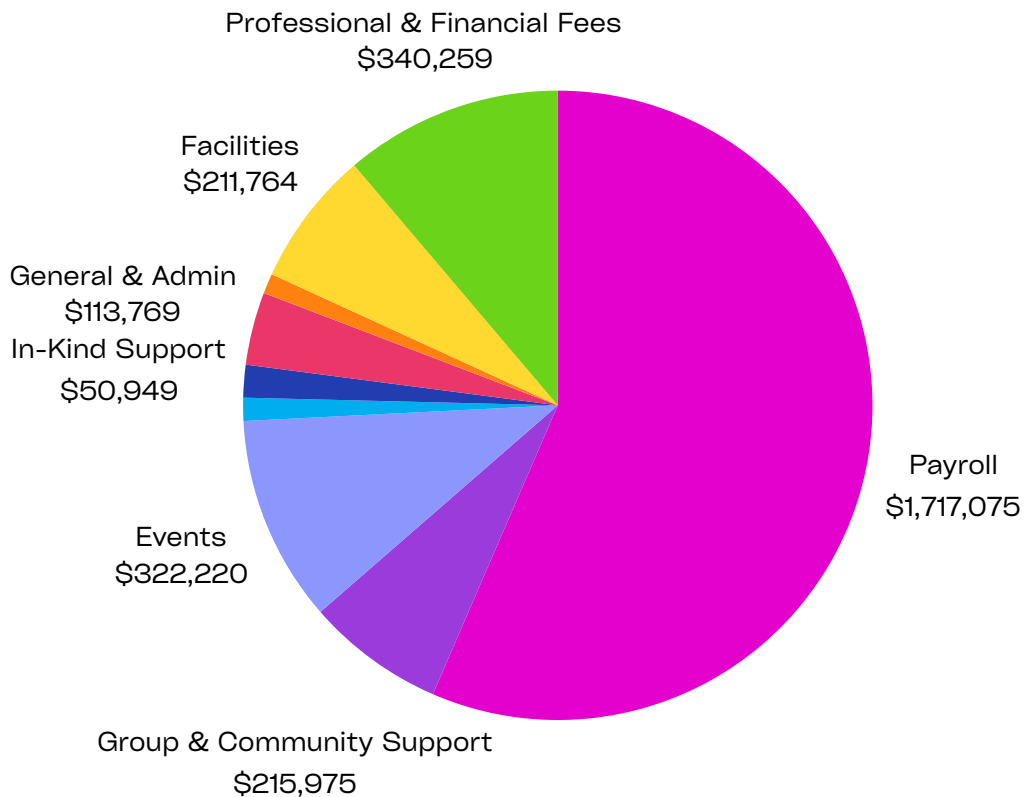

2022 EXPENSES