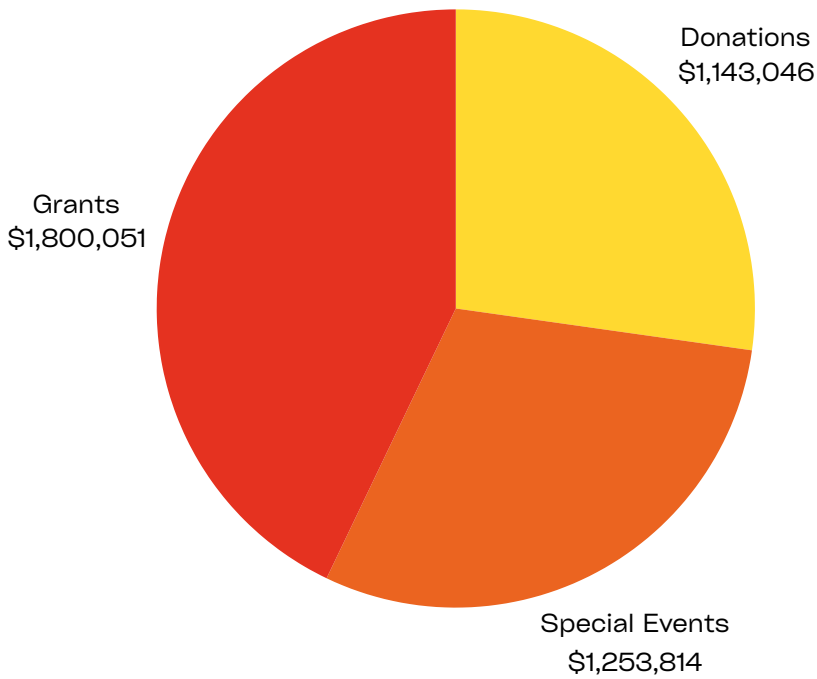

FINANCES

2022 REVENUE